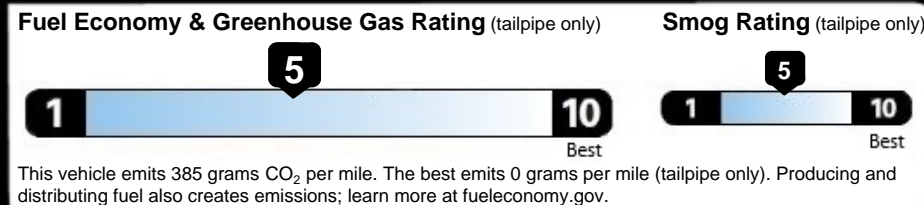

LIMITED WARRANTY/ROADSIDE ASSISTANCE

3 Years / 36,000 Miles Basic
5 Years / 60,000 Miles Powertrain
5 Years / Unlimited Mileage Rust Perforation
3 Years / 36,000 24/7 Roadside Assistance
See Owner Info Kit & Warranty for Details

OPTIONAL EQUIPMENT AND OTHER ITEMS

Manufacturer's Suggested Retail Price	$44,995.00
Exterior Color: Geyser Blue	
Full Tank of Gas	INCLD
Option Package: 23	$4,090.00
Subaru 12.1" Multimedia System w/ Navigation Power Moonroof Surround View Monitor System Black Nappa Leather-Trimmed Upholstery w/ Copper Stitch Ventilated Front Seats 12-Way Power Driver's Seat w/ 4-Way Lumbar Support & Leg Extension 8-Way Power Front Passenger Seat Black Power-Folding Heated Mirrors w/ Turn Signals	
Outback Mirror Package	$751.00
Auto-Dimming Mirror with Compass and HomeLink	
Auto-Dimming Exterior Mirror	
Crossbar Set - Aero	$301.00
Rear Bumper Cover	$187.00
Cargo Net	$135.00
Utility Hook (2-Pack)	$45.00

EPA DOT Fuel Economy and Environment

Gasoline Vehicle

Fuel Economy

23 MPG Small SUVs range from 14 to 138 MPG. The best vehicle rates 146 MPGe.

21 city 27 highway

4.3 gallons per 100 miles

You spend **$2,250** more in fuel costs over 5 years compared to the average new vehicle.

Annual fuel cost **$2,150**

Actual results will vary for many reasons, including driving conditions and how you drive and maintain your vehicle. The average new vehicle gets 29 MPG and costs $8,500 to fuel over 5 years. Cost estimates are based on 15,000 miles per year at $3.30 per gallon. MPGe is miles per gallon equivalent. Vehicle emissions are a significant cause of climate change and smog.

fueleconomy.gov

Calculate personalized estimates and compare vehicles

PARTS CONTENT INFORMATION

FOR VEHICLES IN THIS CARLINE: U.S./CANADIAN PARTS CONTENT: 0% MAJOR SOURCES OF FOREIGN PARTS CONTENT: JAPAN: 85%

FOR THIS VEHICLE: FINAL ASSEMBLY POINT: OTA, GUNMA, JAPAN COUNTRY OF ORIGIN: ENGINE: JAPAN TRANSMISSION: JAPAN

Note: Parts content does not include final assembly, distribution, or other non-parts costs.

Privacy Notice
www.subaru.com/company/privacy.html

Destination and Delivery **$1,450.00**
Total Suggested Retail Price **$51,954.00**

THIS LABEL HAS BEEN APPLIED PURSUANT TO FEDERAL LAW, DO NOT REMOVE OR ALTER PRIOR TO THE DELIVERY TO THE ULTIMATE PURCHASER.